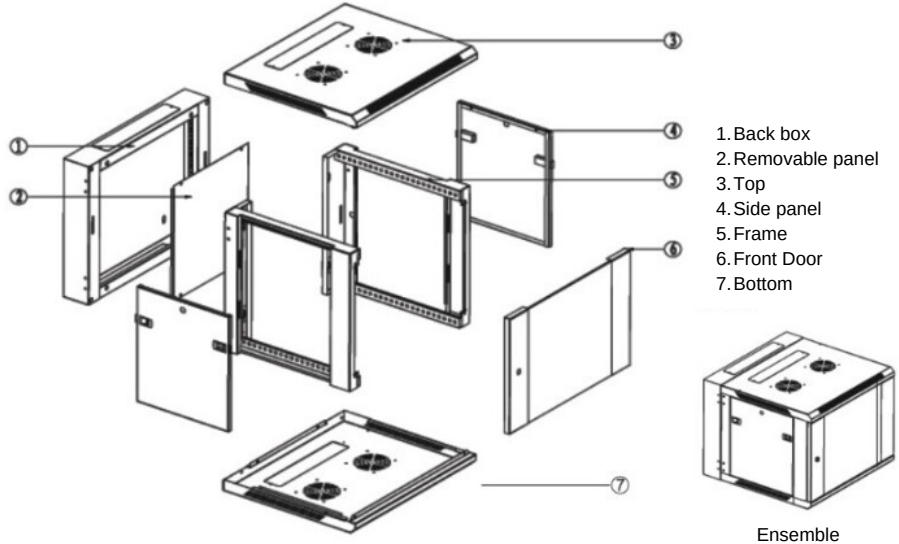

# Wall Mount Rack

## Main Structure

## General Discription

- Welded frame, double section, compatible with 19" standard equipment.
- 5mm tempered glass front door with over 180 turning degree. Perforated front door design or acrylic front door design.
- Removable side panel, easy to install and lock optional, second section can open, easy to install equipment.
- Cable entry on the top and bottom, the same as second section
- L-Shaped mounting profile, easy to adjustable on the mounting rail
- Fan cut-out on the top, easy to install fan
- Second section with four mounting holes, easy to fix on the wall
- Various accessories for option

## Specification

| S/N                   | CSM-M-RACK  |
|-----------------------|---|
| Standard              | Comply with ANS/EIA RS-310-D, IEC297-2, DIN41491, PART1, DIN41491, PART7, ETSI                      |
| Material              | SPCC quality cold rolled steel; Mounting profile: thickness : 2.0mm; Others: 1.2mm<br>Colour: Black |
| Loading Capacity      | Static loading: 60kg (on the adjustable feet)   |
| Degree of Protection  | IP20  |
| Surface Finish        | Degreasing, pickling, phosphating, powder coated  |
| Product Specification | 4U-18U<br>Width: 500mm, 550mm<br>Depth: 500mm, 550mm, 600mm   |